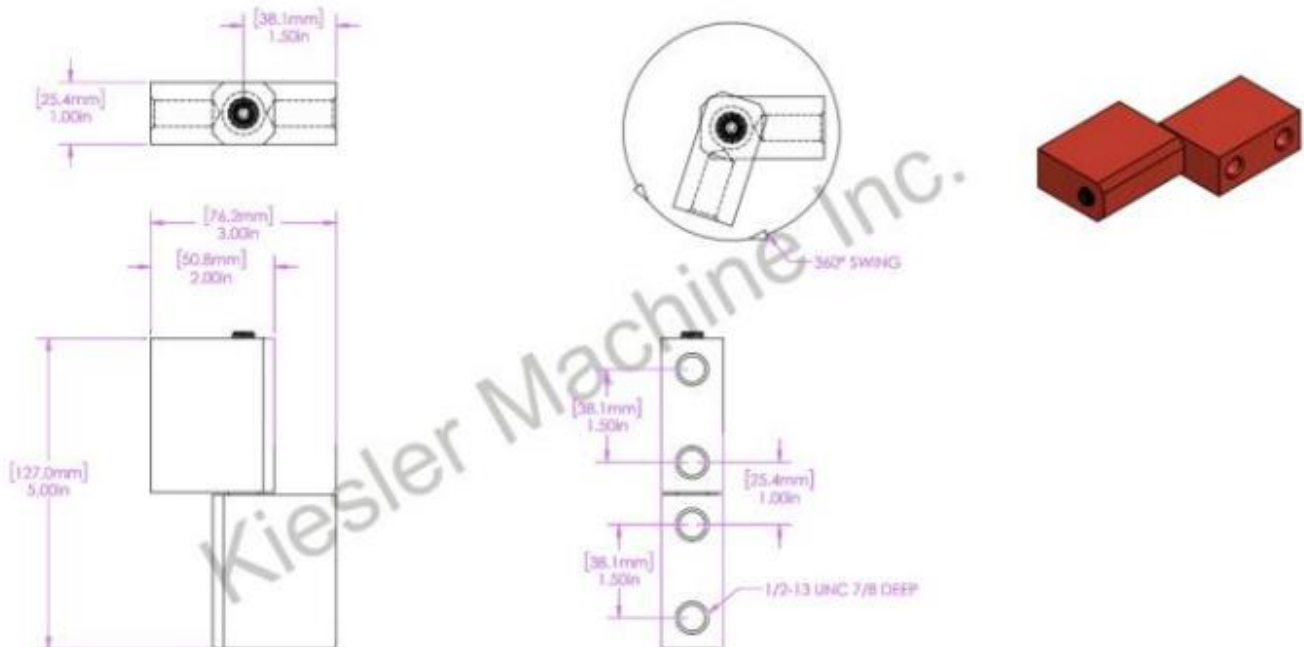

## 5"x 3" Extended Barrel Hinges

Model No.: 2500KS-316

Price: \$ 440

- Material Type: 316L Stainless Steel
- Maximum Vertical Load: 1000 LBS
- Maximum Radial Load: 400 LBS
- Approx. Width: 3"
- Height: 5"
- Weight: 4.5 LBS